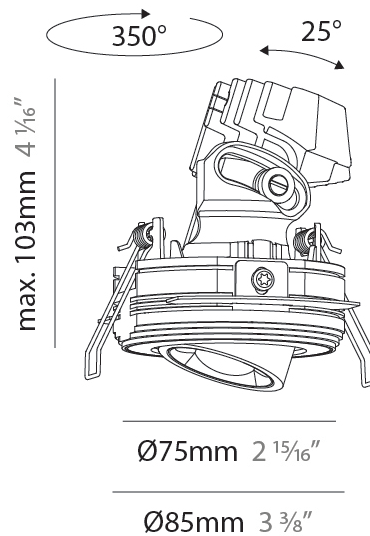

PHYSICAL

Shape: Round
Diameter (mm): 75
Diameter (in): 2 ¹⁵/₁₆
Height (mm): 103
Height (in): 4 ¹/₁₆
Ceiling Thickness (mm): 10 / 12.5 / 15 / 25
Ceiling Thickness (in): 3/8 or 1/2 or 9/16 or 1
Min. Recessing Depth (mm): 115
Min. Recessing Depth (in): 4 ¹/₂
Light Distribution: Direct
Diffuser: Lens Pack - Spread Lens / Linear Spread Lens / Honeycomb Louver
Fixture Finish: SSR / BKV / CWI / CRY / HAB / UFT / ITA / RUA / FTG / MYG / LOD / PUS / FRO / FUP / KIA / POP / BLS / SPG / MEY / GOH / GUM / CHC / COM / ABZ / JAG / OBR / MOS / ROR
Fixture Material: Aluminum Die Cast
Cut-out Measurements: D. 86mm / 3 3/8"

ELECTRICAL

Lamp Type: LED (Zhaga Standard)
Input Wattage (W): 16
Total Output Wattage (W): 14.6
Dimming: Tri-Mode (Non-Dimming and Phase Dimming (120Vac only) and 0-10V Dimming)
Driver Included: No
Driver Location: Recessed Housing
Driver Type: Constant Current - Universal
Driver Class: Class 2
Input Voltage (V): 120 - 277
Constant Current (MA): 350

LED

Number of LEDs: 1
Color Temperature (°K): 2700 / 3000 / 3500 / 4000
Max. Delivered Lumen (lm): 1375 / 1462 / 1531 / 1545
Nominal Lumen (lm): 1566 / 1665 / 1743 / 1759
CRI: >90 CRI
Lamp Life (hrs): 50000

OPTICAL

Reflector: 50
Adjustability: Rotational 350° / Tilt 25°

RATINGS AND CERTIFICATIONS

Certified By: Certified for North American Standards
IP rating: IP20