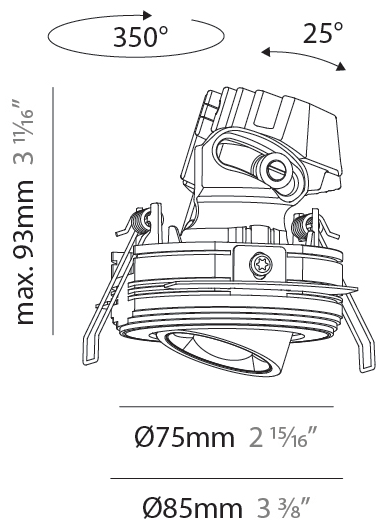

PHYSICAL

Shape: Round
Diameter (mm): 75
Diameter (in): 2 ¹⁵/₁₆
Height (mm): 93
Height (in): 3 ¹¹/₁₆
Ceiling Thickness (mm): 10 / 12.5 / 15 / 25
Ceiling Thickness (in): 3/8 or 1/2 or 9/16 or 1
Min. Recessing Depth (mm): 105
Min. Recessing Depth (in): 4 ¹/₈
Light Distribution: Direct
Diffuser: Lens Pack - Spread Lens / Linear Spread Lens / Honeycomb Louver
Fixture Finish: SSR / BKV / CWI / CRY / HAB / UFT / ITA / RUA / FTG / MYG / LOD / PUS / FRO / FUP / KIA / POP / BLS / SPG / MEY / GOH / GUM / CHC / COM / ABZ / JAG / OBR / MOS / ROR
Fixture Material: Aluminum Die Cast
Cut-out Measurements: D. 86mm / 3 3/8"

ELECTRICAL

Lamp Type: LED (Zhaga Standard)
Input Wattage (W): 16
Total Output Wattage (W): 14.6
Dimming: Tri-Mode (Non-Dimming and Phase Dimming (120Vac only) and 0-10V Dimming)
Driver Included: No
Driver Location: Recessed Housing
Driver Type: Constant Current - Universal
Driver Class: Class 2
Input Voltage (V): 120 - 277
Constant Current (MA): 350

LED

Number of LEDs: 1
Color Temperature (°K): 2700 / 3000 / 3500 / 4000
Max. Delivered Lumen (lm): 1464 / 1556 / 1630 / 1645
Nominal Lumen (lm): 1566 / 1665 / 1743 / 1759
CRI: >90 CRI
Lamp Life (hrs): 50000

OPTICAL

Reflector°: 60
Adjustability: Rotational 350° / Tilt 25°

RATINGS AND CERTIFICATIONS

Certified By: Certified for North American Standards
IP rating: IP20