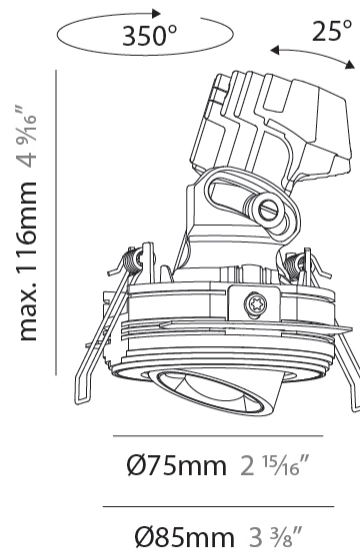

GENERAL

Series: Oiko Pro
Subseries: Oiko Pro Adjustable
Brand: Prolicht
Division: Architectural
Mounting Type: Trimless
Mounting Location: Ceiling
Subcategory: Downlight

PHYSICAL

Shape: Round
Diameter (mm): 75
Diameter (in): 2 ¹⁵/₁₆
Height (mm): 116
Height (in): 4 ⁹/₁₆
Ceiling Thickness (mm): 10 / 12.5 / 15 / 25
Ceiling Thickness (in): 3/8 or 1/2 or 9/16 or 1
Min. Recessing Depth (mm): 125
Min. Recessing Depth (in): 4 ¹⁵/₁₆
Light Distribution: Direct
Fixture Finish: SSR / BKV / CWI / CRY / HAB / UFT / ITA / RUA / FTG / MYG / LOD / PUS / FRO / FUP / KIA / POP / BLS / SPG / MEY / GOH / GUM / CHC / COM / ABZ / JAG / OBR / MOS / ROR
Fixture Material: Aluminum Die Cast
Cut-out Measurements: D. 86mm / 3 3/8"

ELECTRICAL

Lamp Type: LED (Zhaga Standard)
Input Wattage (W): 16
Total Output Wattage (W): 14.6
Dimming: Tri-Mode (Non-Dimming and Phase Dimming (120Vac only) and 0-10V Dimming)
Driver Included: No
Driver Location: Recessed Housing
Driver Type: Constant Current - Universal
Driver Class: Class 2
Input Voltage (V): 120 - 277
Constant Current (MA): 350

LED

Number of LEDs: 1
Color Temperature (°K): 2700 / 3000 / 3500 / 4000
Max. Delivered Lumen (lm): 1067 / 1150 / 1217 / 1220
Nominal Lumen (lm): 1393 / 1501 / 1589 / 1592
CRI: >90 CRI
Lamp Life (hrs): 50000

OPTICAL

Reflector°: 14
Adjustability: Rotational 350° / Tilt 25°

RATINGS AND CERTIFICATIONS

Certified By: Certified for North American Standards
IP rating: IP20