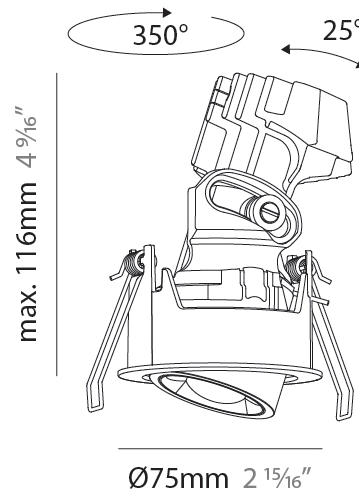

GENERAL

Series: Oiko Pro
Subseries: Oiko Pro Adjustable
Brand: Prolicht
Division: Architectural
Mounting Type: Recessed
Mounting Location: Ceiling
Subcategory: Downlight

PHYSICAL

Shape: Round
Diameter (mm): 75
Diameter (in): 2 ¹⁵/₁₆
Height (mm): 112
Height (in): 4 ⁷/₁₆
Ceiling Thickness (mm): 1 - 25
Ceiling Thickness (in): 1/16 - 1 3/16
Min. Recessing Depth (mm): 120
Min. Recessing Depth (in): 4 ³/₄
Light Distribution: Direct
Weight (kg): 0.276
Fixture Finish: SSR / BKV / CWI / CRY / HAB / UFT / ITA / RUA / FTG / MYG / LOD / PUS / FRO / FUP / KIA / POP / BLS / SPG / MEY / GOH / GUM / CHC / COM / ABZ / JAG / OBR / MOS / ROR
Fixture Material: Aluminum Die Cast
Cut-out Measurements: D. 86mm / 3 3/8"

ELECTRICAL

Lamp Type: LED (Zhaga Standard)
Input Wattage (W): 16
Total Output Wattage (W): 14.6
Dimming: Tri-Mode (Non-Dimming and Phase Dimming (120Vac only) and 0-10V Dimming)
Driver Included: No
Driver Location: Recessed Housing
Driver Type: Constant Current - Universal
Driver Class: Class 2
Input Voltage (V): 120 - 277
Constant Current (MA): 350

LED

Number of LEDs: 1
Color Temperature (°K): 2700 / 3000 / 3500 / 4000
Max. Delivered Lumen (lm): 1067 / 1150 / 1217 / 1220
Nominal Lumen (lm): 1393 / 1501 / 1589 / 1592
CRI: >90 CRI
Lamp Life (hrs): 50000

OPTICAL

Reflector°: 14
Adjustability: Rotational 350° / Tilt 25°

RATINGS AND CERTIFICATIONS

Certified By: Certified for North American Standards
IP rating: IP20